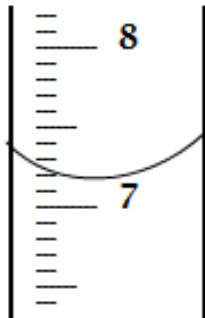

Measurement Task Card

What is the volume in ml?

Measurement Task Card

What is the length in cm?

Measurement Task Card

What is the length in cm?

Measurement Task Card

What is the volume in ml?

Measurement Task Card

What is the length in cm?

Measurement Task Card

What is the length in cm?

Measurement Task Card

What is the volume in ml?

Measurement Task Card

What is the volume in ml?

Measurement Task Card

Define Precision

9

Measurement Task Card

What is the % error?

Actual value: 8.23g

Experimental value: 7.00g

10