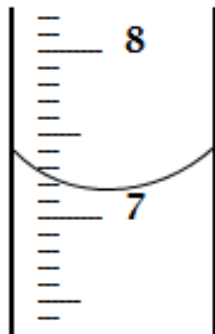

Measurement Task Card

What is the volume in ml?

Measurement Task Card

What is the length in cm?

Measurement Task Card

What is the length in cm?

Measurement Task Card

What is the volume in ml?

Measurement Task Card

What is the length in cm?

Measurement Task Card

What is the length in cm?

Measurement Task Card

What is the volume in ml?

Measurement Task Card

What is the volume in ml?

Measurement Task Card

Define Precision

9

Measurement Task Card

What is the % error?

Actual value: 6.11g

Experimental value: 5.50g

10