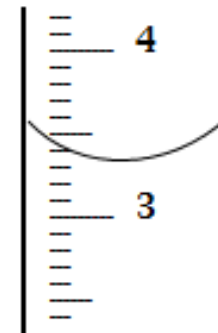

Measurement Task Card

What is the volume in ml?

Measurement Task Card

What is the length in cm?

Measurement Task Card

What is the length in cm?

Measurement Task Card

What is the volume in ml?

Measurement Task Card

What is the length in cm?

Measurement Task Card

What is the length in cm?

Measurement Task Card

What is the volume in ml?

Measurement Task Card

What is the volume in ml?

Measurement Task Card

Define Precision

9

Measurement Task Card

What is the % error?

Actual value: 5.67g

Experimental value: 5.00g

10

Measurement Task Card

What is the % error?

Actual value: 2.38g

Experimental value: 3.30g

11

Measurement Task Card

Define Accuracy

12