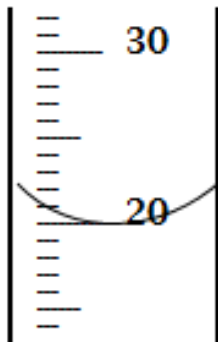

Measurement Task Card

What is the volume in ml?

Measurement Task Card

What is the length in cm?

Measurement Task Card

What is the length in cm?

Measurement Task Card

What is the volume in ml?

Measurement Task Card

What is the length in cm?

Measurement Task Card

What is the length in cm?

Measurement Task Card

What is the volume in ml?

Measurement Task Card

What is the volume in ml?

Measurement Task Card

Define Precision

9

Measurement Task Card

What is the % error?

Actual value: 5.67g

Experimental value: 5.00g

10

Measurement Task Card

What is the % error?

Actual value: 2.38g

Experimental value: 3.30g

11

Measurement Task Card

Define Accuracy

12