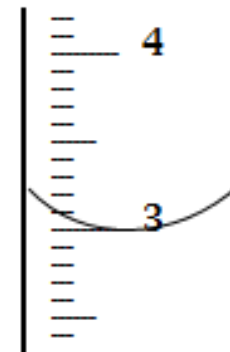

Measurement Task Card

What is the volume in ml?

Measurement Task Card

What is the length in cm?

Measurement Task Card

What is the length in cm?

Measurement Task Card

What is the volume in ml?

Measurement Task Card

What is the length in cm?

Measurement Task Card

What is the length in cm?

Measurement Task Card

What is the volume in ml?

Measurement Task Card

What is the volume in ml?

Measurement Task Card

Define Precision

9

Measurement Task Card

What is the % error?

Actual value: 5.67g

Experimental value: 5.00g

10

Measurement Task Card

What is the % error?

Actual value: 2.38g

Experimental value: 3.30g

11

Measurement Task Card

Define Accuracy

12