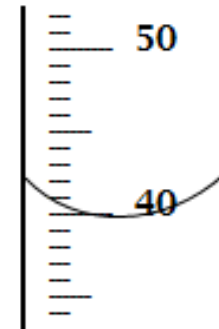

Measurement Task Card

What is the % error?

Actual value: 4.88g

Experimental value: 4.00g

11

Measurement Task Card

Define Accuracy

12

Measurement Task Card

What is the volume in ml?

Measurement Task Card

What is the length in cm?

Measurement Task Card

What is the length in cm?

Measurement Task Card

What is the volume in ml?

Measurement Task Card

What is the length in cm?

Measurement Task Card

What is the length in cm?

Measurement Task Card

What is the volume in ml?

Measurement Task Card

What is the volume in ml?

Measurement Task Card

Define Precision

9

Measurement Task Card

What is the % error?

Actual value: 3.96g

Experimental value: 3.20g

10